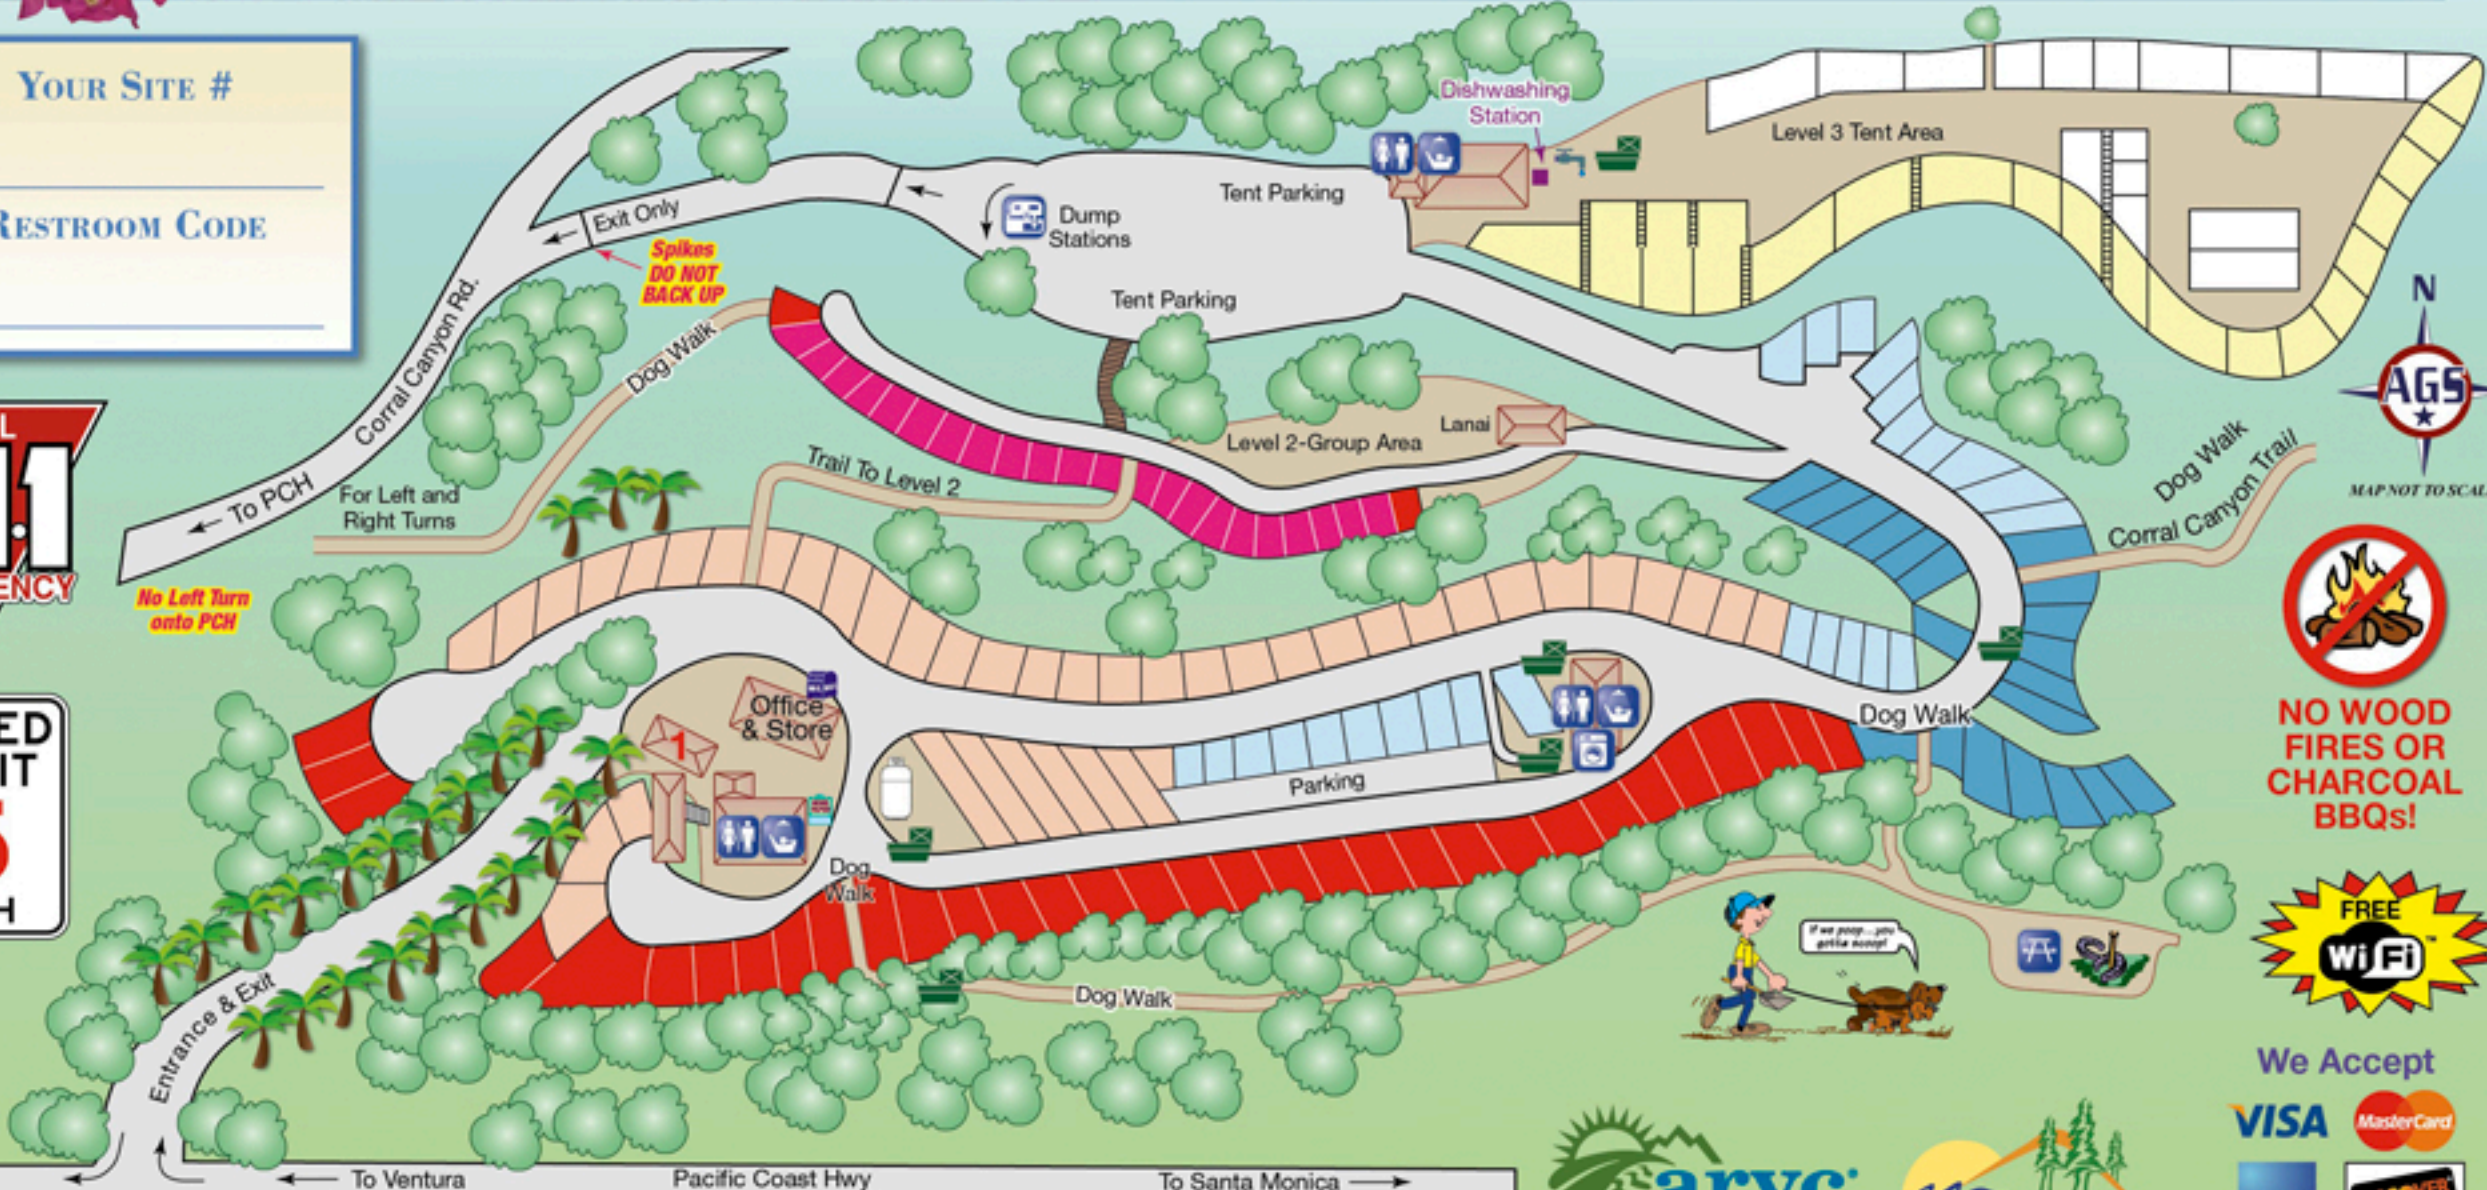

WHERE THE SUMMER SPENDS THE WINTER

MALIBU BEACH RV PARK

25801 Pacific Coast Hwy. • Malibu, CA 90265
 310-456-6052 • 800-622-6052 • Fax 310-456-2532
 info@maliburv.com • www.maliburv.com

YOUR SITE #

RESTROOM CODE

NO WOOD FIRES OR CHARCOAL BBQs!

We Accept

DAN BLOCKER STATE BEACH

PACIFIC OCEAN

LEGEND

Ocean View Premium Full Hookups	Ocean View Water & Electric	Tent Sites	Dump Station	Game Room / Pool Table
Ocean View Full Hookups	Mountain View Water & Electric	Restrooms	Picnic Area	Mail Drop & Newspapers
Mountain View Full Hookups	Ocean View Tent Sites	Showers	Horseshoes	Trash
		Laundry	Propane	